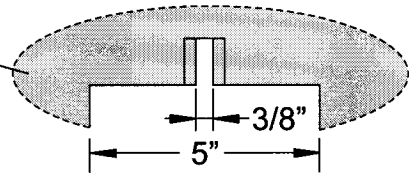

**TOP**

1/4" BEVEL AROUND TOP EDGE

(DETAIL VIEW)

(SIDE VIEW)

**BOTTOM**

**FRONT & BACK - 2 PCS**

9/32" DIA - 2 HOLES

**SIDES - 2 PCS**

All panels shown are 1/2" plywood