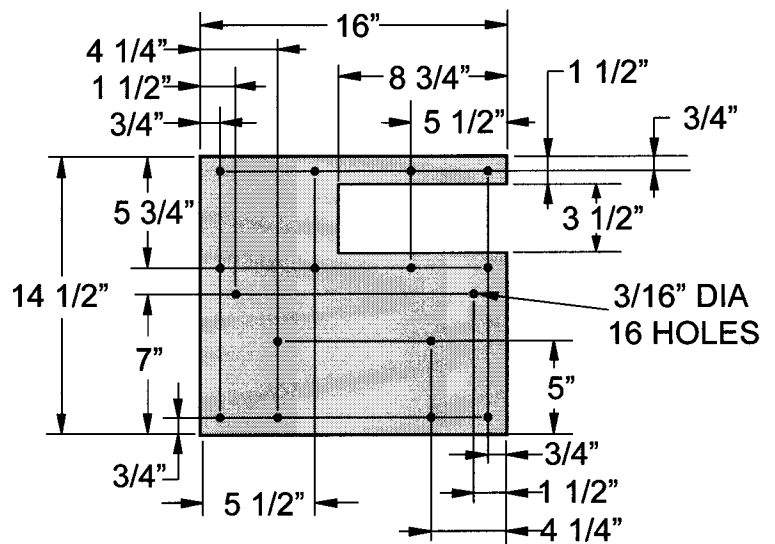

**TOP**

1/4" BEVEL AROUND TOP EDGE

(DETAIL VIEW)

(SIDE VIEW)

**BOTTOM**

**FRONT & BACK - 2 PCS**

9/32" DIA - 2 HOLES

**SIDES - 2 PCS**

All panels shown are 1/2" plywood