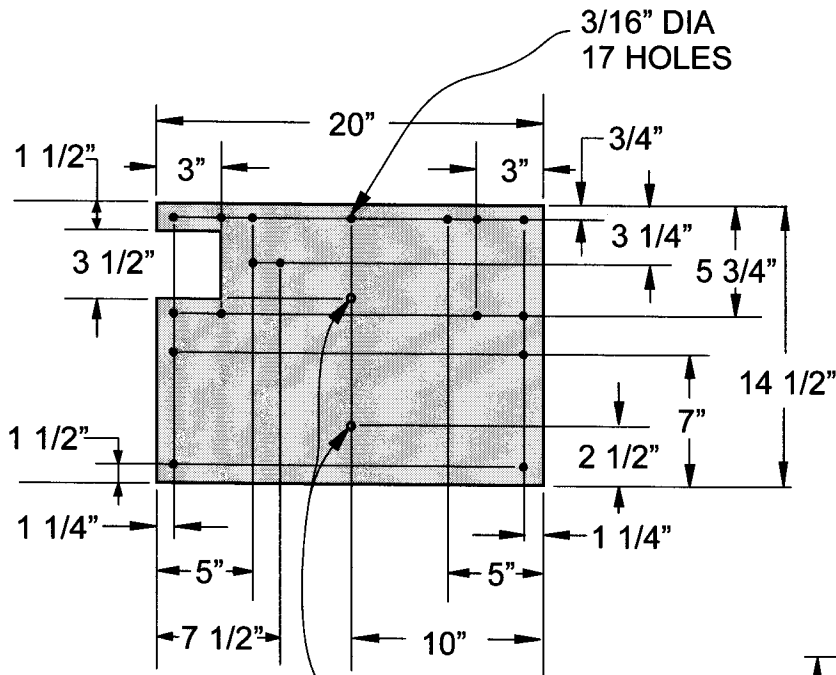

**TOP**

1/4" BEVEL AROUND TOP EDGE

(DETAIL VIEW)

(SIDE VIEW)

**BOTTOM**

**FRONT & BACK - 2 PCS**

9/32" DIA - 2 HOLES

**SIDES - 2 PCS**

All panels shown are 1/2" plywood