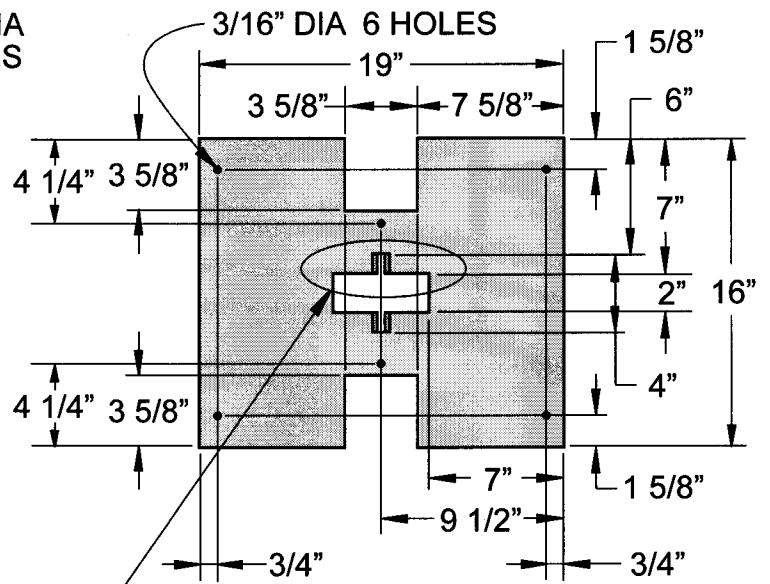

**TOP**

1/4" BEVEL AROUND TOP EDGE

(DETAIL VIEW)

(SIDE VIEW)

**BOTTOM**

**FRONT & BACK - 2 PCS**

9/32" DIA - 2 HOLES

**SIDES - 2 PCS**

All panels shown are 1/2" plywood